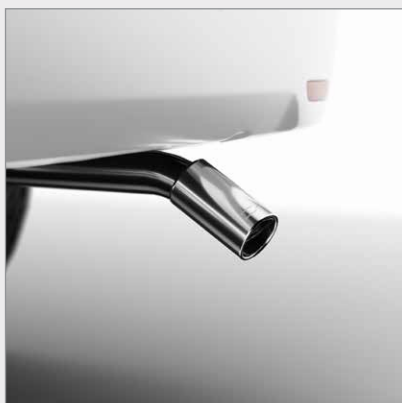

Muffler Cutter