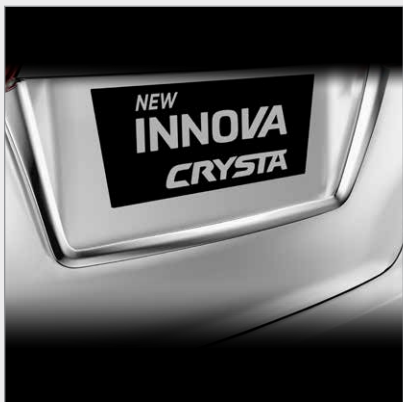

NEW

Window Frame Kit

NEW

Bumper Emblem (Silver)

Exterior Accessories

Side Visor With Chrome Insert

Tail Lamp Chrome Garnish

Chrome Rear Licenseframe